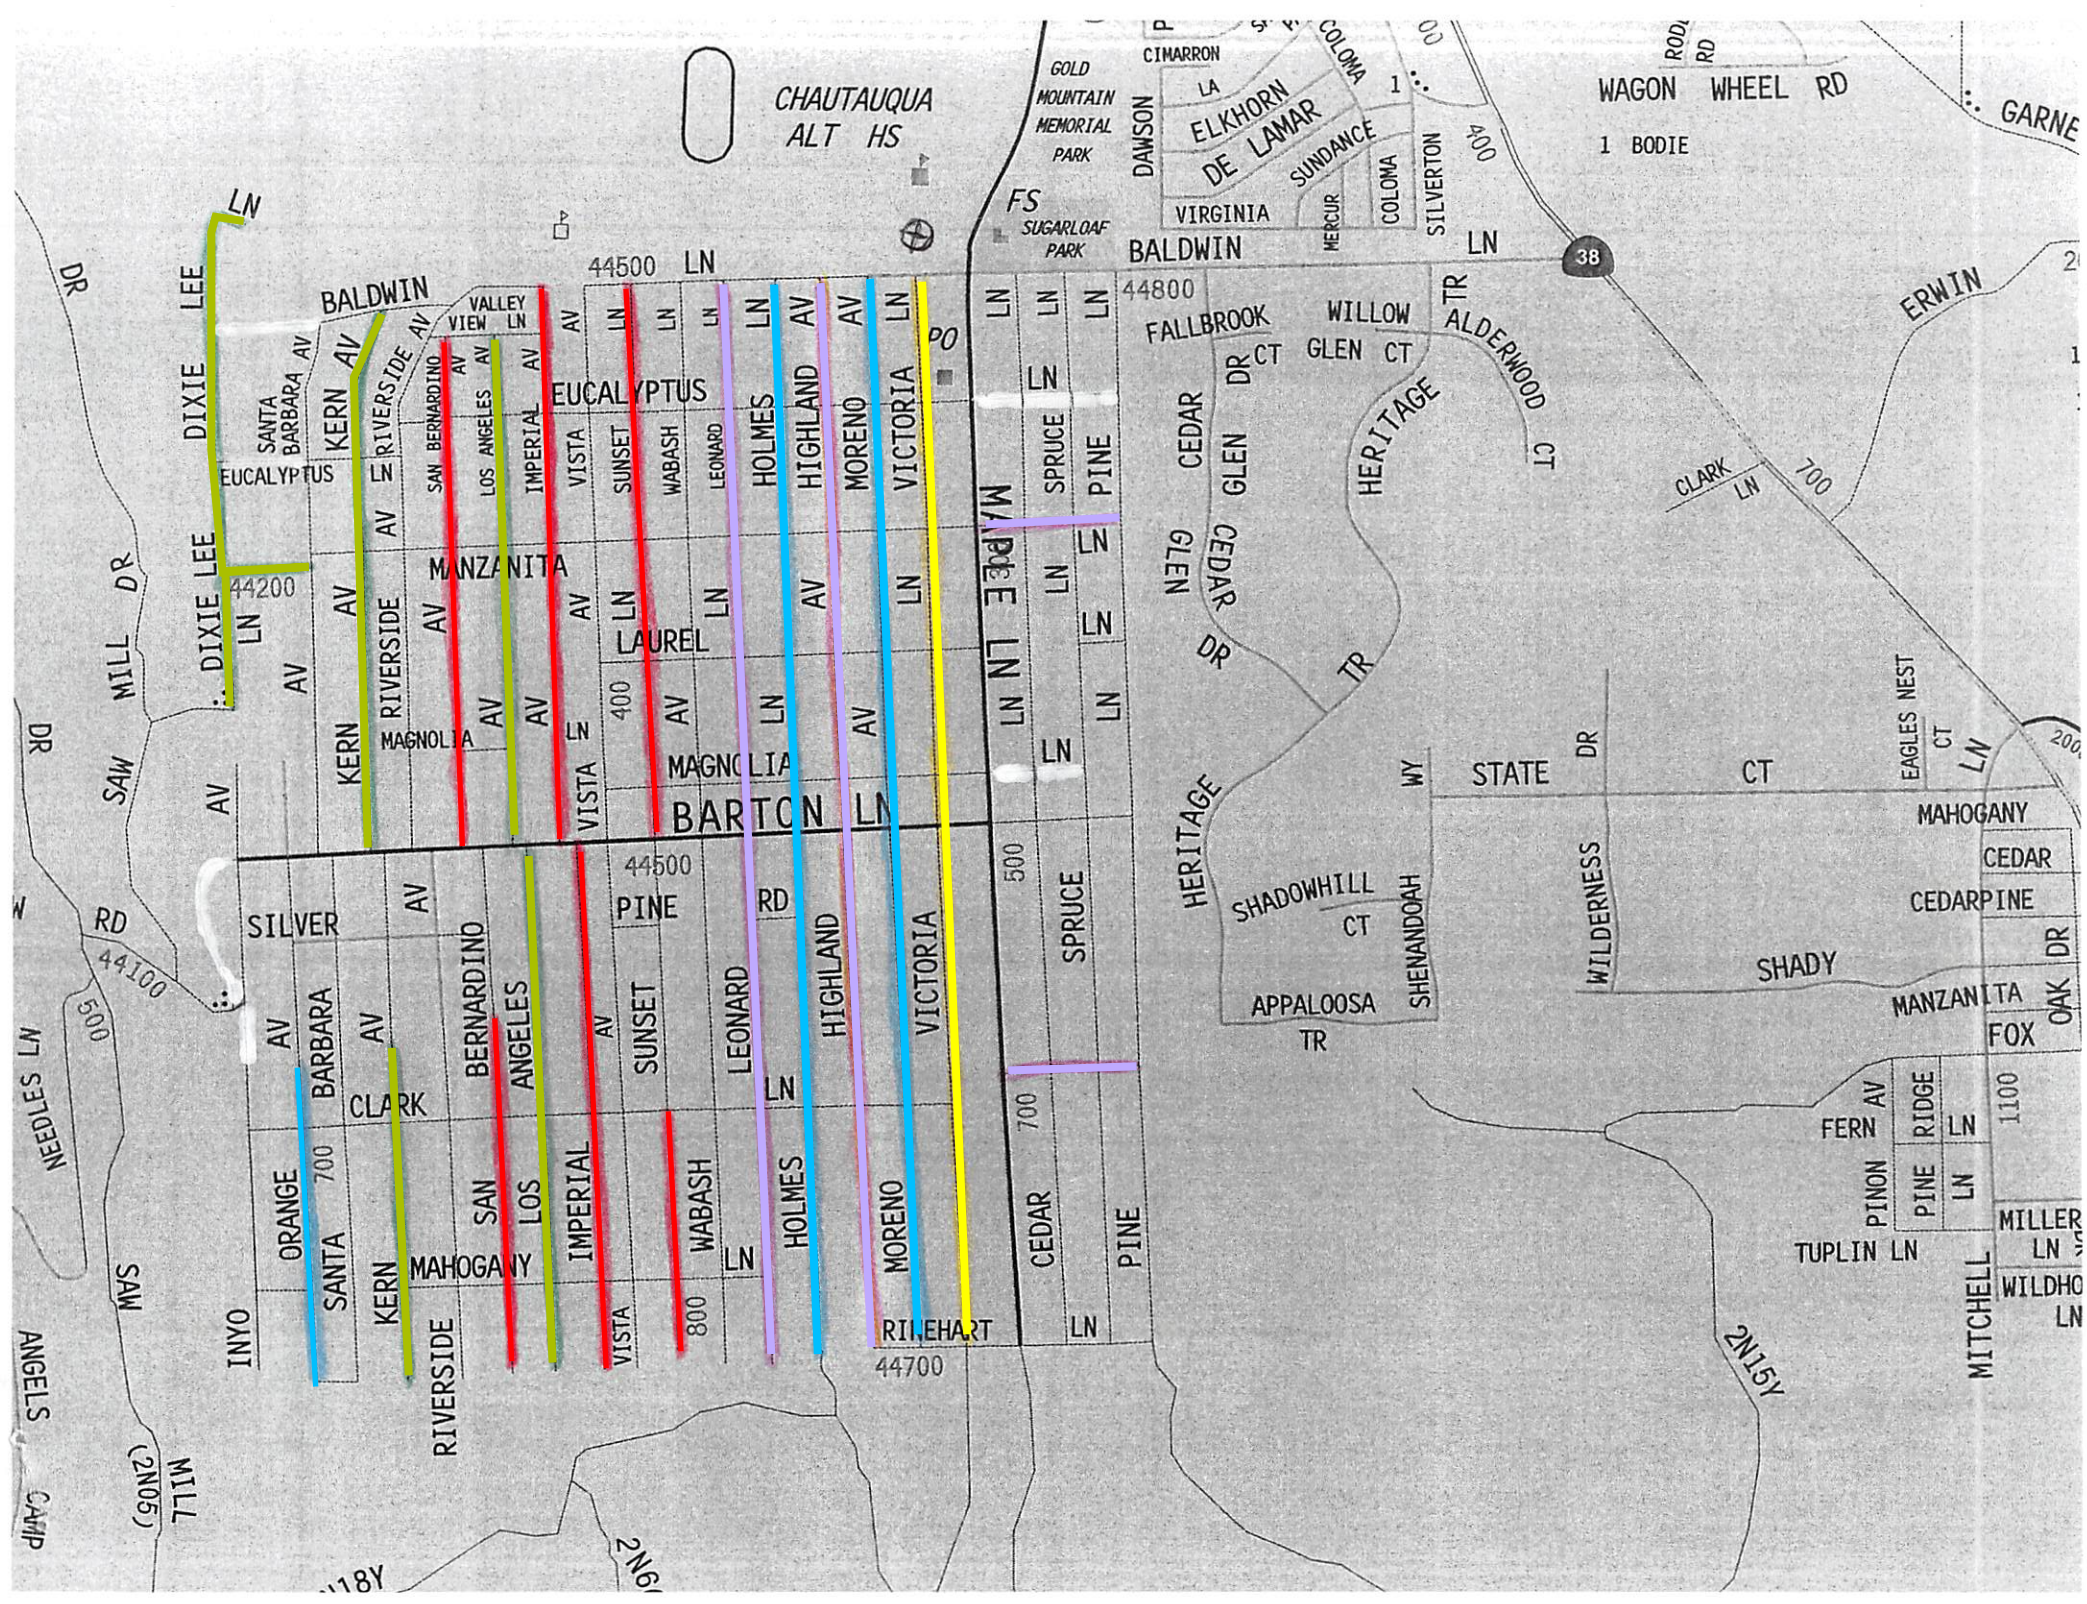

CHAUTAUQUA
ALT HS

GOLD
MOUNTAIN
MEMORIAL
PARK

FS
SUGARLOAF
PARK

38

CLARK
LN
700

2N15Y

MEADEEN RD

ANGELS
CAMP

500
RD
44100

MILL
(2N05)

DIXIE LEE LN
44200

INYO
ORANGE AV
SANTA BARBARA AV
KERN AV

BALDWIN
VALLEY VIEW LN
RIVERSIDE AV
KERN AV

SILVER AV
CLARK AV
RIVERSIDE
MAHOGANY
SAN BERNARDINO
SAN ANGELES
IMPERIAL

44500 LN
MAGNOLIA
MANZANITA
VISTA AV
SUNSET LN
WABASH LN
LEONARD LN
HOLMES LN
HIGHLAND AV
MORENO AV
VICTORIA LN

44500
PINE RD
SUNSET AV
LEONARD LN
HIGHLAND RD
VICTORIA LN

BARTON LN
44700
RINEHART LN
SPRUCE LN
CEDAR LN
PINE LN

MADISON LN
SPRUCE LN
PINE LN

FALLBROOK DR CT
WILLOW GLEN CT
HERITAGE TR
ALDERWOOD CT
CLARK LN
700
ERWIN
CLARK LN
700

SHADOWHILL CT
APPALOOSA TR
SHEMANDOAH WY
STATE DR
WILDERNESS CT

WAGON WHEEL RD
1 BODIE

MAHOGANY
CEDAR
CEDARPINE
SHADY
MANZANITA
FOX OAK DR
1100
MILLER LN
WILDHO LN
MITSHELL
TUPLIN LN
FERN AV
PINE RIDGE LN
PINON AV

GARNE

MILLER LN
WILDHO LN

EAGLES NEST CT
LN
200

SAW MILL DR
AV

SAW RD

MILL
(2N05)

DIXIE LEE LN

INYO
ORANGE AV
SANTA BARBARA AV
KERN AV

BALDWIN
VALLEY VIEW LN
RIVERSIDE AV
KERN AV

SILVER AV
CLARK AV
RIVERSIDE
MAHOGANY
SAN BERNARDINO
SAN ANGELES
IMPERIAL

44500 LN
MAGNOLIA
MANZANITA
VISTA AV
SUNSET LN
WABASH LN
LEONARD LN
HOLMES LN
HIGHLAND AV
MORENO AV
VICTORIA LN

44500
PINE RD
SUNSET AV
LEONARD LN
HIGHLAND RD
VICTORIA LN

BARTON LN
44700
RINEHART LN
SPRUCE LN
CEDAR LN
PINE LN

MADISON LN
SPRUCE LN
PINE LN

FALLBROOK DR CT
WILLOW GLEN CT
HERITAGE TR
ALDERWOOD CT
CLARK LN
700
ERWIN
CLARK LN
700

SHADOWHILL CT
APPALOOSA TR
SHEMANDOAH WY
STATE DR
WILDERNESS CT

WAGON WHEEL RD
1 BODIE

MAHOGANY
CEDAR
CEDARPINE
SHADY
MANZANITA
FOX OAK DR
1100
MILLER LN
WILDHO LN
MITSHELL
TUPLIN LN
FERN AV
PINE RIDGE LN
PINON AV

GARNE

MILLER LN
WILDHO LN

EAGLES NEST CT
LN
200

MEADEEN RD

ANGELS
CAMP

500
RD
44100

MILL
(2N05)

DIXIE LEE LN
44200

INYO
ORANGE AV
SANTA BARBARA AV
KERN AV

BALDWIN
VALLEY VIEW LN
RIVERSIDE AV
KERN AV

SILVER AV
CLARK AV
RIVERSIDE
MAHOGANY
SAN BERNARDINO
SAN ANGELES
IMPERIAL

44500 LN
MAGNOLIA
MANZANITA
VISTA AV
SUNSET LN
WABASH LN
LEONARD LN
HOLMES LN
HIGHLAND AV
MORENO AV
VICTORIA LN

44500
PINE RD
SUNSET AV
LEONARD LN
HIGHLAND RD
VICTORIA LN

BARTON LN
44700
RINEHART LN
SPRUCE LN
CEDAR LN
PINE LN

MADISON LN
SPRUCE LN
PINE LN

FALLBROOK DR CT
WILLOW GLEN CT
HERITAGE TR
ALDERWOOD CT
CLARK LN
700
ERWIN
CLARK LN
700

SHADOWHILL CT
APPALOOSA TR
SHEMANDOAH WY
STATE DR
WILDERNESS CT

WAGON WHEEL RD
1 BODIE

MAHOGANY
CEDAR
CEDARPINE
SHADY
MANZANITA
FOX OAK DR
1100
MILLER LN
WILDHO LN
MITSHELL
TUPLIN LN
FERN AV
PINE RIDGE LN
PINON AV

GARNE

MILLER LN
WILDHO LN

EAGLES NEST CT
LN
200